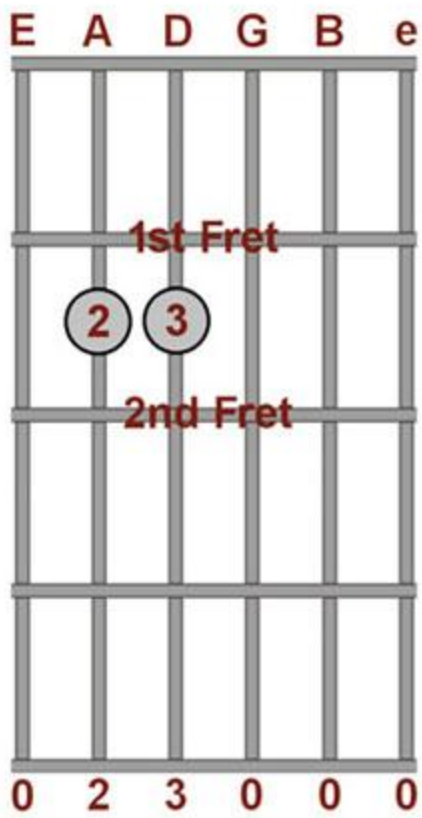

# E Minor Chord

JamTab

e	0
B	0
G	0
D	2
A	2
E	0